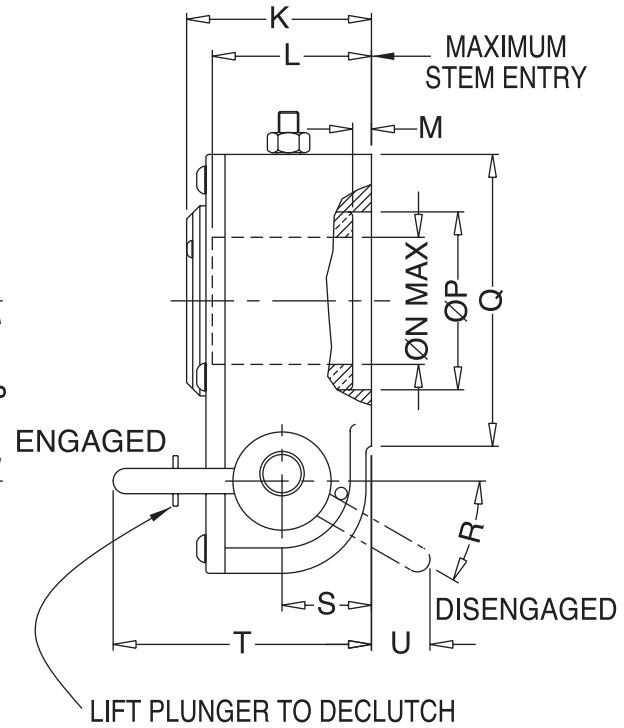

MASTERGEAR

DIVISION OF REGAL-BELOIT CORPORATION
5466 EAST ROCKTON RD., SOUTH BELLOIT, IL 61080

THIS DRAWING/DESIGN IS THE PROPERTY OF MASTERGEAR AND MUST NOT BE USED WITHOUT THEIR SPECIFIC WRITTEN CONSENT. ©

DO NOT SCALE
APPROVED BY JRH
DRAWING NO. ME 7086-1
REV. A
6/3/98

90° OUTPUT WORM DECLUTCH

UNIT	A	B	C	D	E	F	G	H	J	K	L	M	N	P	Q	R	S	T	U
MVWD	6.00	2.12	4.37	2.19	6.00	6.50	1.50	0.625	2.625	3.50	2.62	0.37	1.75	2.625	6.00	30fl	1.62	5.31	1.57
MAWD	7.00	2.67	5.37	2.75	7.00	8.32	2.00	0.750	3.375	3.68	2.87	0.37	2.50	3.500	5.75	30fl	1.75	6.00	1.95
MCWD	10.82	3.50	7.62	4.00	7.38	10.24	2.00	0.875	5.375	4.14	3.25	0.37	3.25	4.500	7.50	30fl	1.87	6.50	2.16