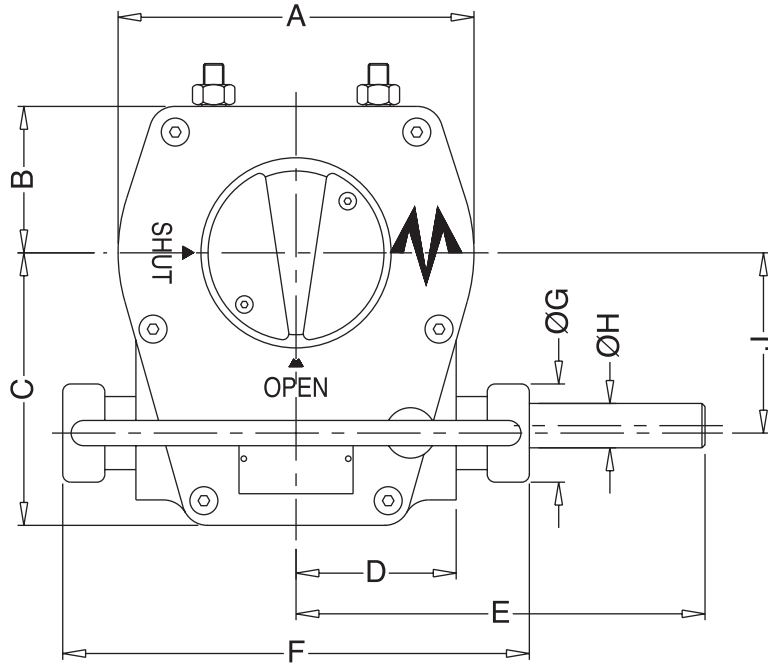

MASTERGEAR

DIVISION OF REGAL-BELOIT CORPORATION
5466 EAST ROCKTON RD., SOUTH BELLOIT, IL 61080

THIS DRAWING/DESIGN IS THE PROPERTY OF MASTERGEAR AND MUST NOT BE USED WITHOUT THEIR SPECIFIC WRITTEN CONSENT. ©

DO NOT SCALE
APPROVED BY JRH
DRAWING NO. ME 7086-1
REV. A
6/3/98

90° OUTPUT WORM DECLUTCH

UNIT	A	B	C	D	E	F	G	H	J	K	L	M	N	P	Q	R	S	T	U
MVWD	6.00	2.12	4.37	2.19	6.00	6.50	1.50	0.625	2.625	3.50	2.62	0.37	1.75	2.625	6.00	30fl	1.62	5.31	1.57
MAWD	7.00	2.67	5.37	2.75	7.00	8.32	2.00	0.750	3.375	3.68	2.87	0.37	2.50	3.500	5.75	30fl	1.75	6.00	1.95
MCWD	10.82	3.50	7.62	4.00	7.38	10.24	2.00	0.875	5.375	4.14	3.25	0.37	3.25	4.500	7.50	30fl	1.87	6.50	2.16